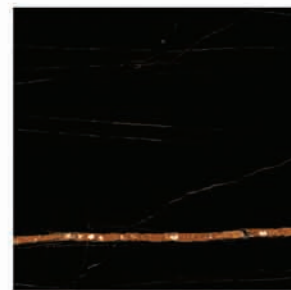

Glossy
Glazed
Porcelain
Tile 09 mm

PETRA GREY

Available sizes | 600x600, 600x900,
600x1200

www.arvicon.com

ARVICON
Crafted by Nature

Finish

Glossy
Glazed
Porcelain
Tile 09 mm

SAHARA NOIR