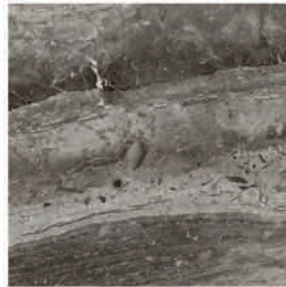

Finish

Glossy
Glazed
Porcelain
Tile **09 mm**

TITANIUM GREY

Available sizes | 600x600, 600x900, 600x1200