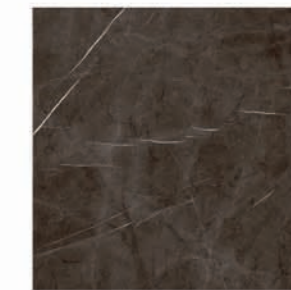

ARVICON
Crafted by Nature

Finish

Glossy
Glazed
Porcelain
Tile 09 mm

PETRA GREY

Available sizes | 600x600, 600x900,
600x1200

www.arvicon.com