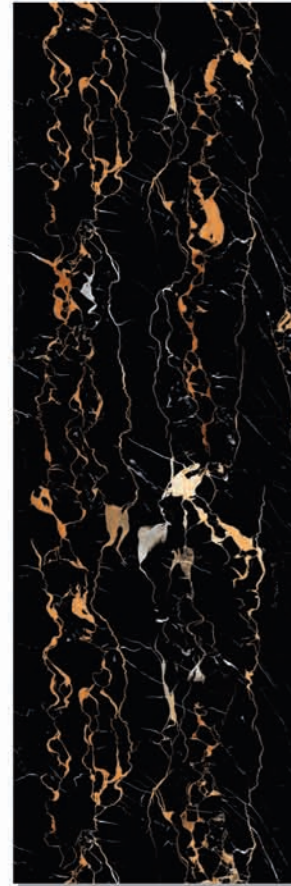

Glossy
High-Glossy
Matt

ESSEL BROWN

Available sizes | 9mm, 12mm,
15mm, 18mm

www.arvicon.com

ARVICON
Crafted by Nature

Finish

Glossy
High-Glossy
Matt

GOLDEN PORTORO