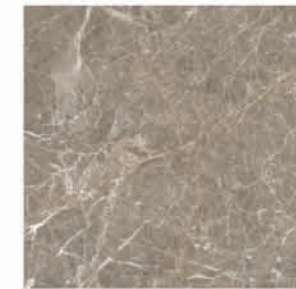

QUEEN GREY

Available sizes | 600x600, 600x900,
600x1200

www.arvicon.com