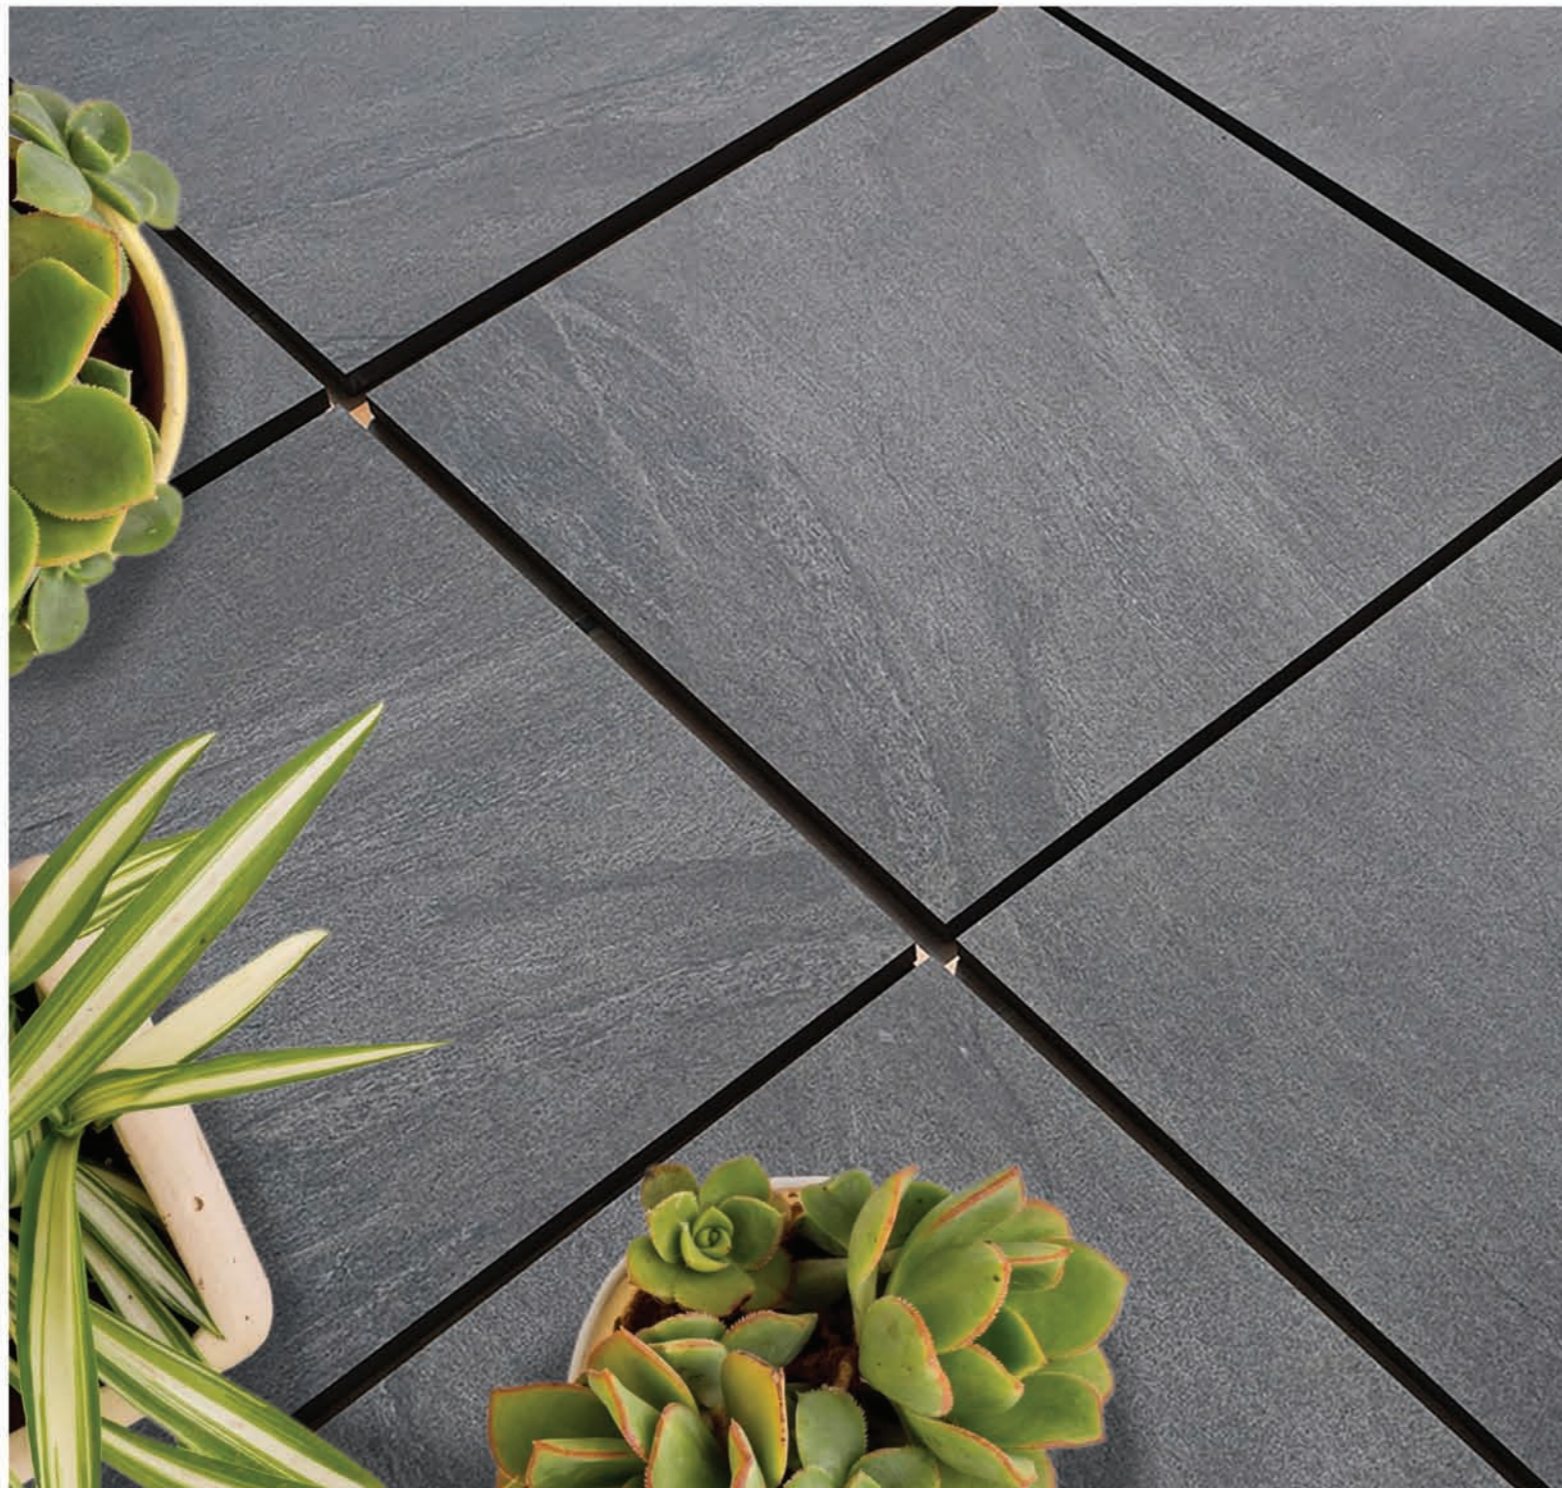

www.arvicon.com

ANTHRACITE

Available sizes | 1200x600, 900x600
600x600, 1200x295
Patio Packs

TECHNICAL SPECIFICATION

NOMINAL SIZE : 60 X 60 CM
THICKNESS : 20.0mm
TYPE OF PRODUCT : OUTDOOR TILE (HEAVY DUTY)
NATURE OF SURFACE : FULL-BODY R11
REF. STANDARD : INTERNATIONAL STANDARD ISO 13006:2015 GROUP B I₁