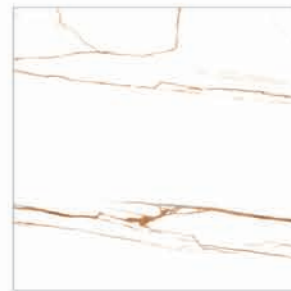

ARVICON
Crafted by Nature

Finish

Glossy
Glazed
Porcelain
Tile 09 mm

ROSSO VENATA

Available sizes | 600x600, 600x900,
600x1200

www.arvicon.com